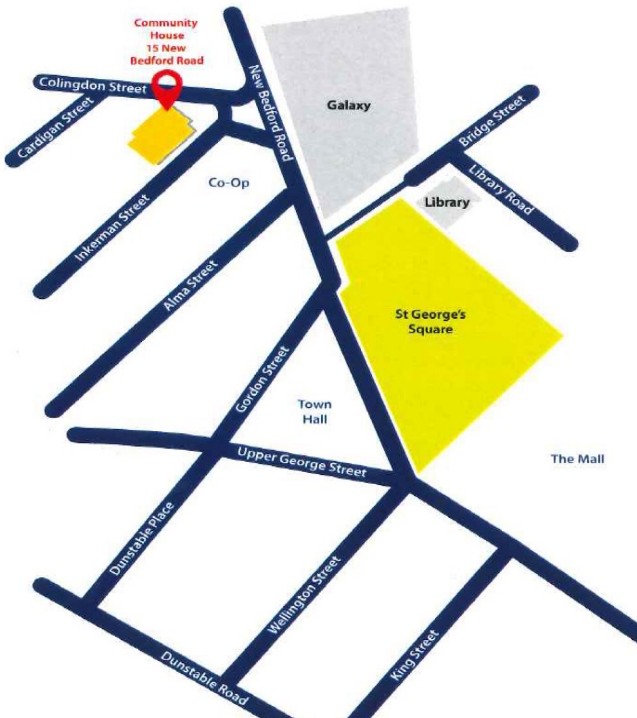

### Find us at

Community House  
15 New Bedford Road  
Luton LU1 1SA

Open Monday to Friday  
**9am to 4pm**